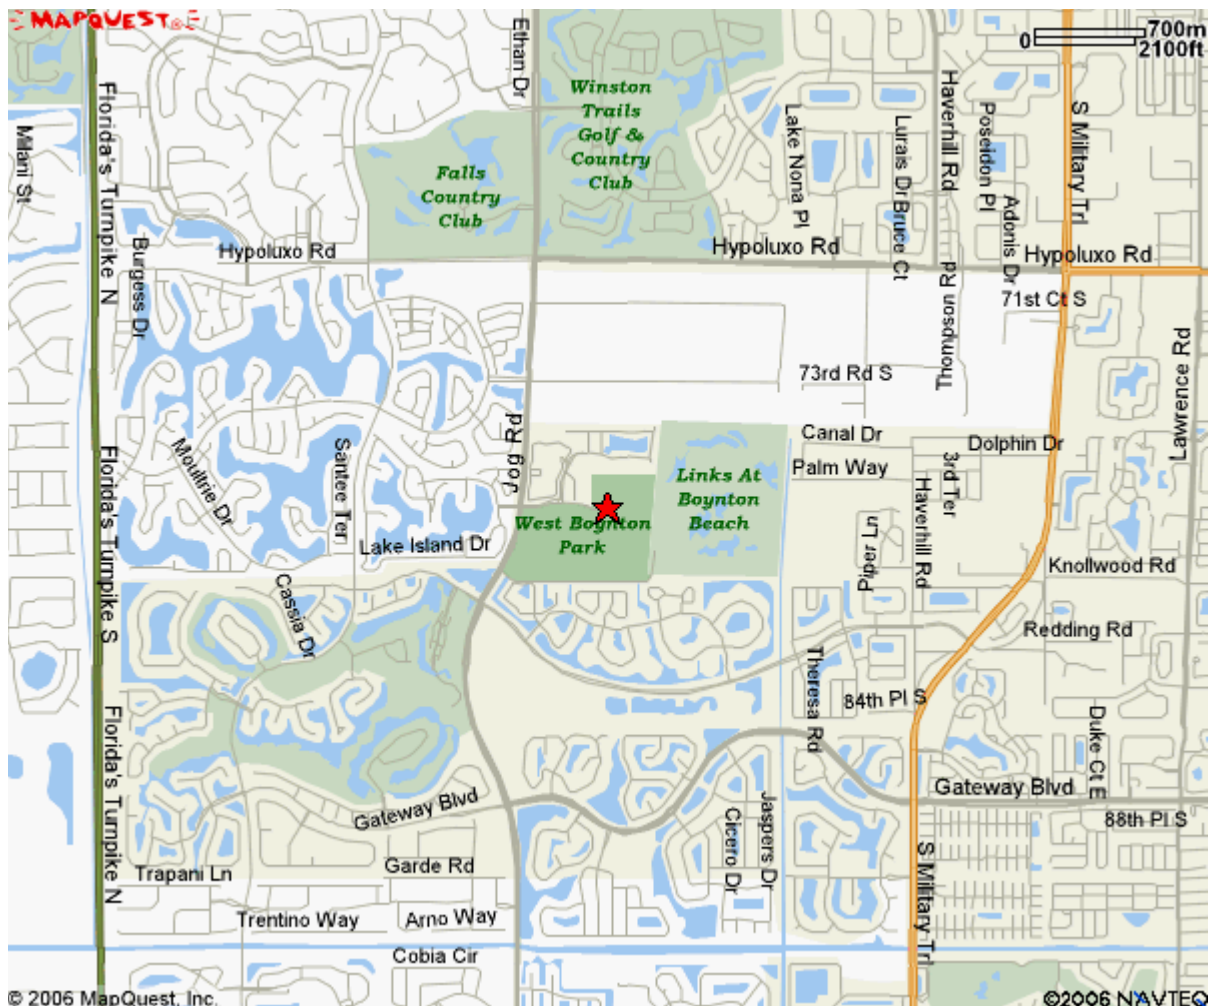

Palm Beach County
Public Safety Department

Animal Care and Control Division

Pet Friendly Shelter Location

Gymnasium at the West Boynton Recreation Center (east of high school)
6000 Northtree Blvd., Lake Worth, FL
(between Hypoluxo Road and Gateway Boulevard off the east side of Jog Road)
561-233-1200, extension 0.