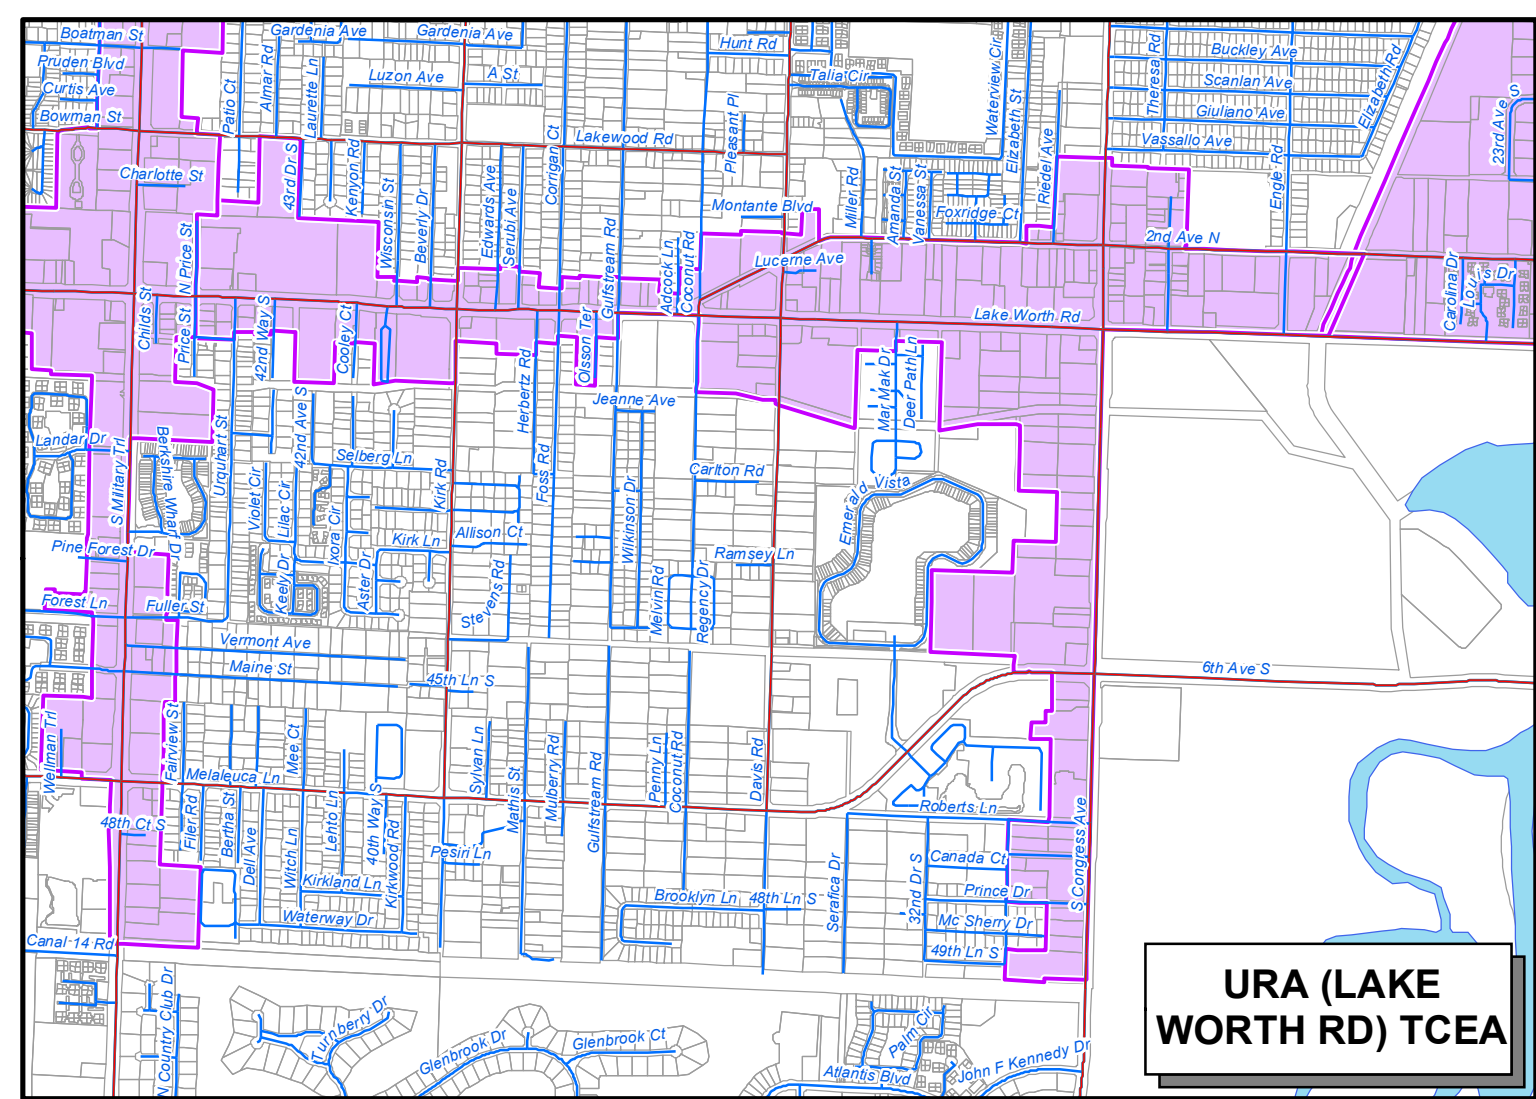

MAP TE 15.6
TRAFFIC CONCURRENCY
EXCEPTION AREAS (TCEA's)
DETAILS 5

-  Traffic Concurrency Exception Areas (TCEA's) *
-  Interstate 95
-  Florida's Turnpike
-  Major Roads
-  Minor Roads

URA (SOUTH MILITARY) TCEA

URA (10TH AVE N) TCEA

URA (LAKE WORTH RD) TCEA

* For Further Details Upon These Features, Please Refer To The Transportation Element Of The Comprehensive Plan

SOURCES: PBC Planning Division
 Last Amended In Round 09-2 by Ord. 2009-046

PALM BEACH COUNTY
COMPREHENSIVE PLAN
MAP SERIES

500 0 500 1,000 1,500 2,000 Feet

Effective Date: TBD
 Filename: N:\Map Series\MXDs\Adopted
 Contact: PBC Planning Dept.