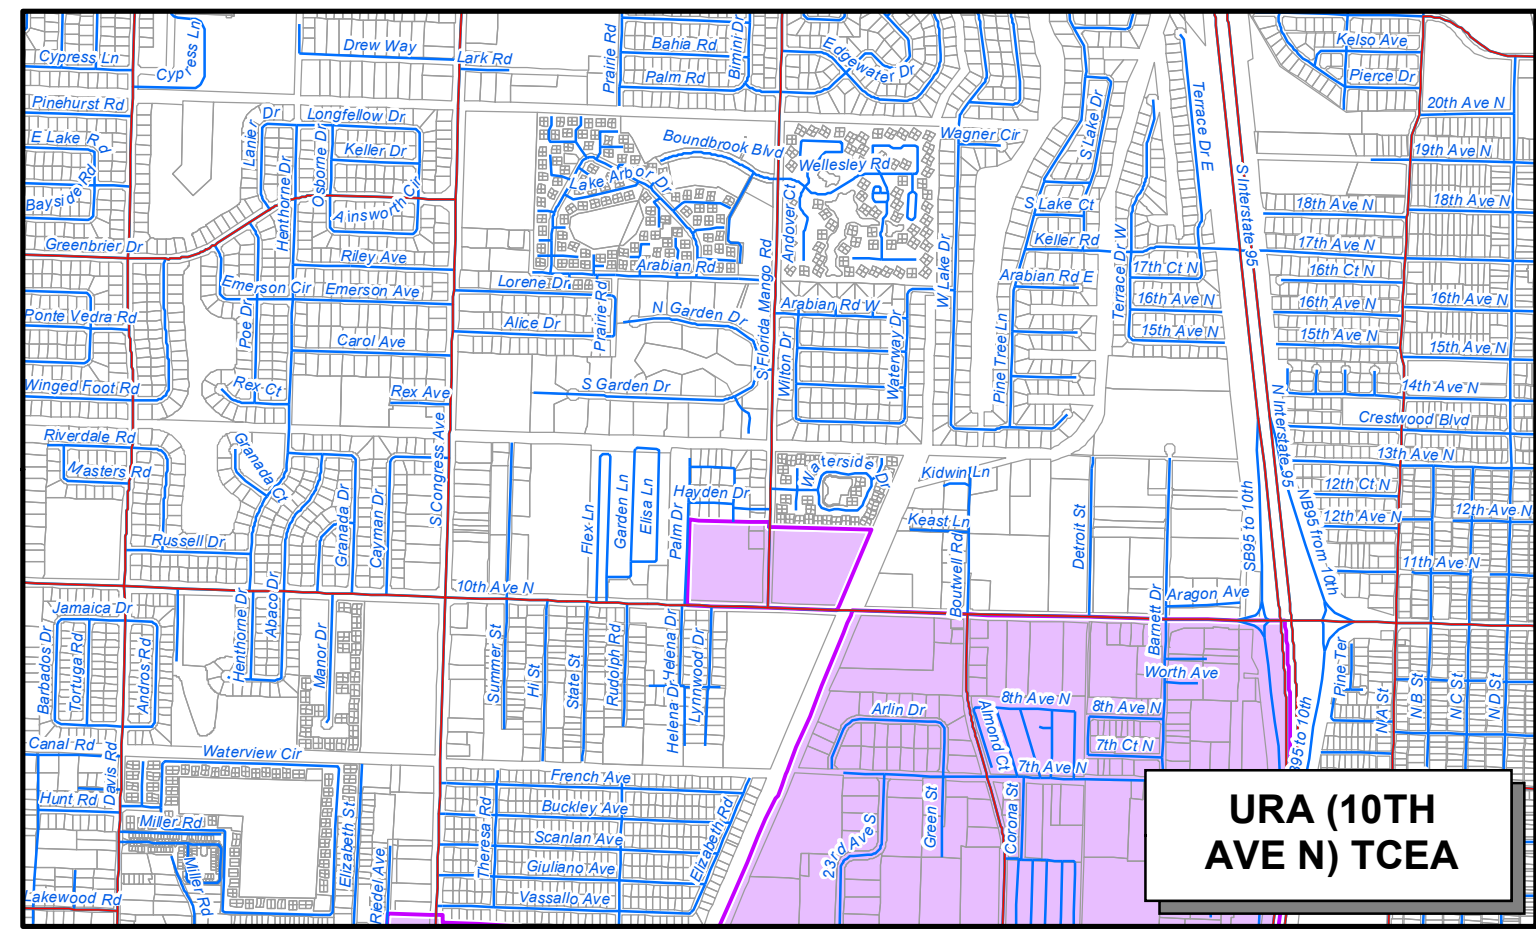

MAP TE 15.6
TRAFFIC CONCURRENCY
EXCEPTION AREAS (TCEA's)
DETAILS 5

-  Traffic Concurrency Exception Areas (TCEA's) *
-  Interstate 95
-  Florida's Turnpike
-  Major Roads
-  Minor Roads

URA (SOUTH MILITARY) TCEA

URA (10TH AVE N) TCEA

URA (LAKE WORTH RD) TCEA

* For Further Details Upon These Features, Please Refer To The Transportation Element Of The Comprehensive Plan

SOURCES: PBC Planning Division
 Last Amended In Round 09-2 by Ord. 2009-046

PALM BEACH COUNTY
COMPREHENSIVE PLAN
MAP SERIES

500 0 500 1,000 1,500 2,000 Feet

Effective Date: TBD
 Filename: N:\Map Series\MXDs\Adopted
 Contact: PBC Planning Dept.