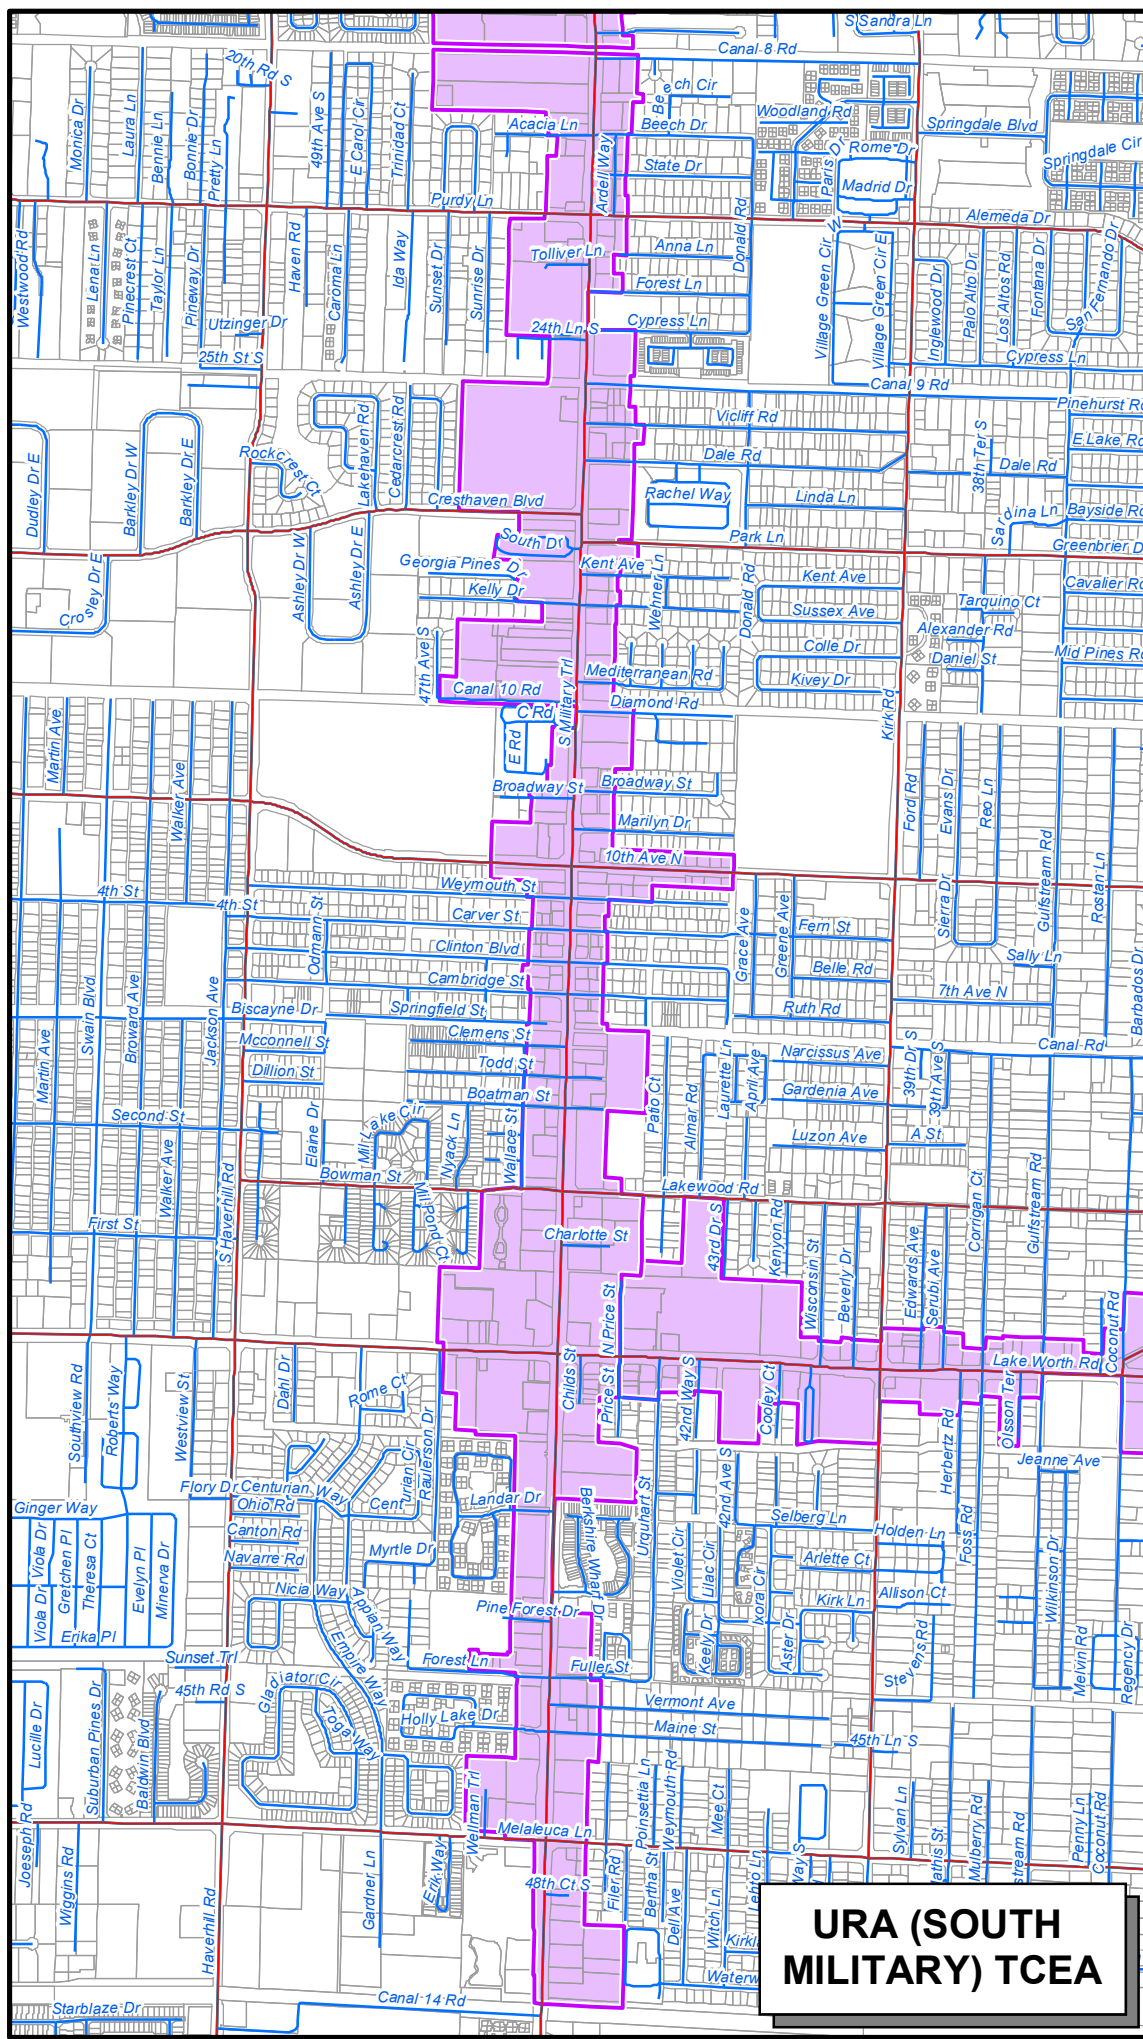

MAP TE 15.6
TRAFFIC CONCURRENCY
EXCEPTION AREAS (TCEA's)
DETAILS 5

-  Traffic Concurrency Exception Areas (TCEA's) *
-  Interstate 95
-  Florida's Turnpike
-  Major Roads
-  Minor Roads

URA (SOUTH MILITARY) TCEA

URA (10TH AVE N) TCEA

URA (LAKE WORTH RD) TCEA

* For Further Details Upon These Features, Please Refer To The Transportation Element Of The Comprehensive Plan

SOURCES: PBC Planning Division
 Last Amended In Round 09-2 by Ord. 2009-046

PALM BEACH COUNTY
COMPREHENSIVE PLAN
MAP SERIES

500 0 500 1,000 1,500 2,000 Feet

Effective Date: TBD
 Filename: N:\Map Series\MXDs\Adopted
 Contact: PBC Planning Dept.