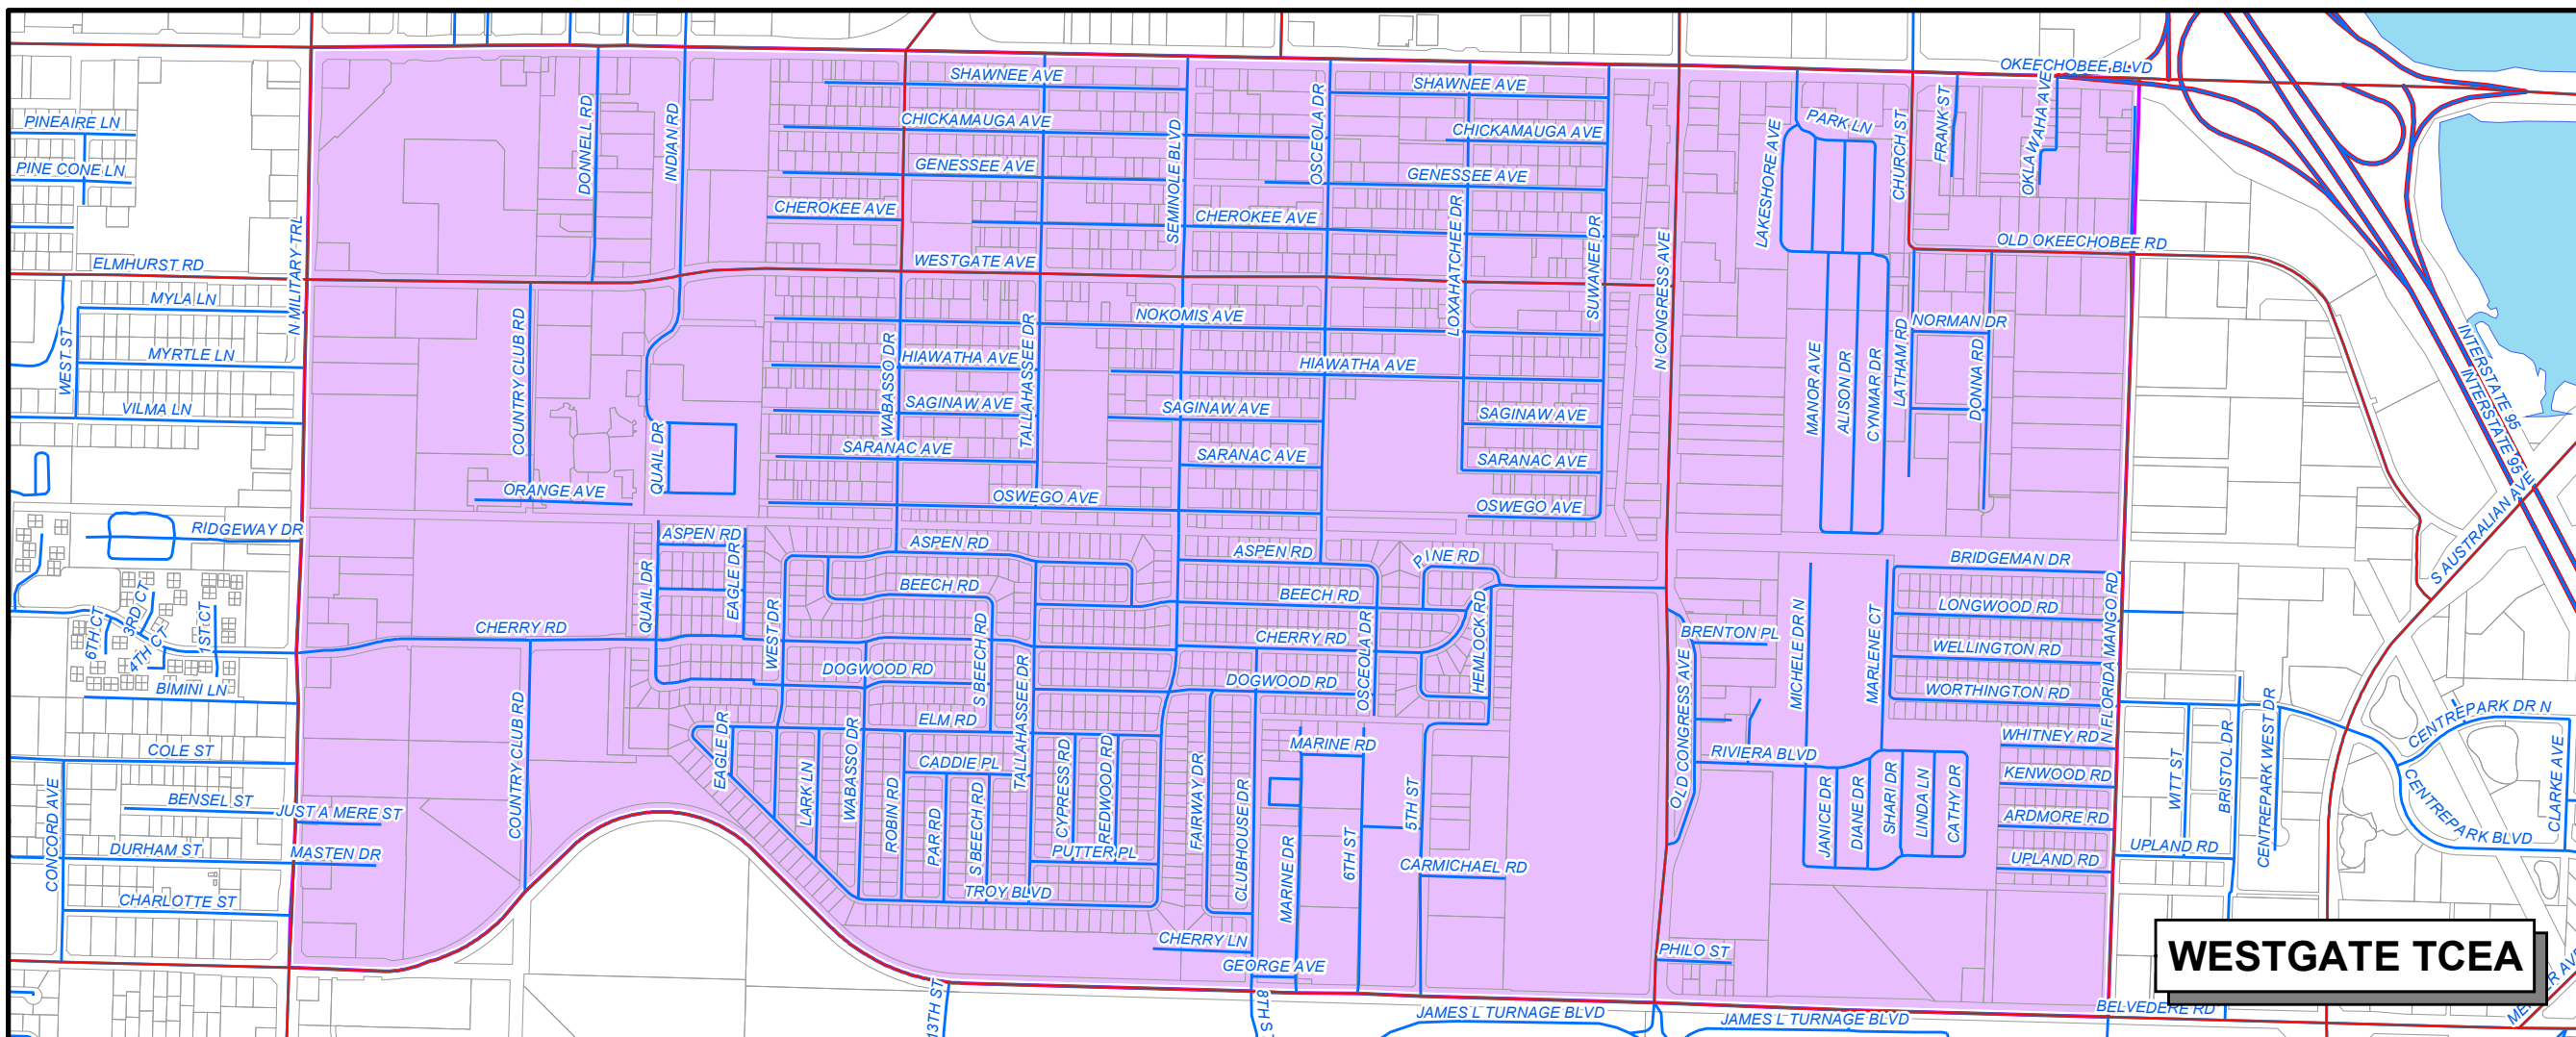

MAP TE 15.4
TRAFFIC CONCURRENCY
EXCEPTION AREAS (TCEA's)
DETAILS 3

-  Traffic Concurrency Exception Areas (TCEA's) *
-  Interstate 95
-  Florida's Turnpike
-  Major Roads
-  Minor Roads

* For Further Details Upon These Features, Please Refer To The Transportation Element Of The Comprehensive Plan
 SOURCES: PBC Planning Division
 Last Amended In Round 05-1 by Ord. 2005-023

PALM BEACH COUNTY
COMPREHENSIVE PLAN
MAP SERIES

0 500 1,000 1,500 Feet

Effective Date: 11/01/05
 Filename: N:\Map Series\WXDs\Adopted
 Contact: PBC Planning Dept.