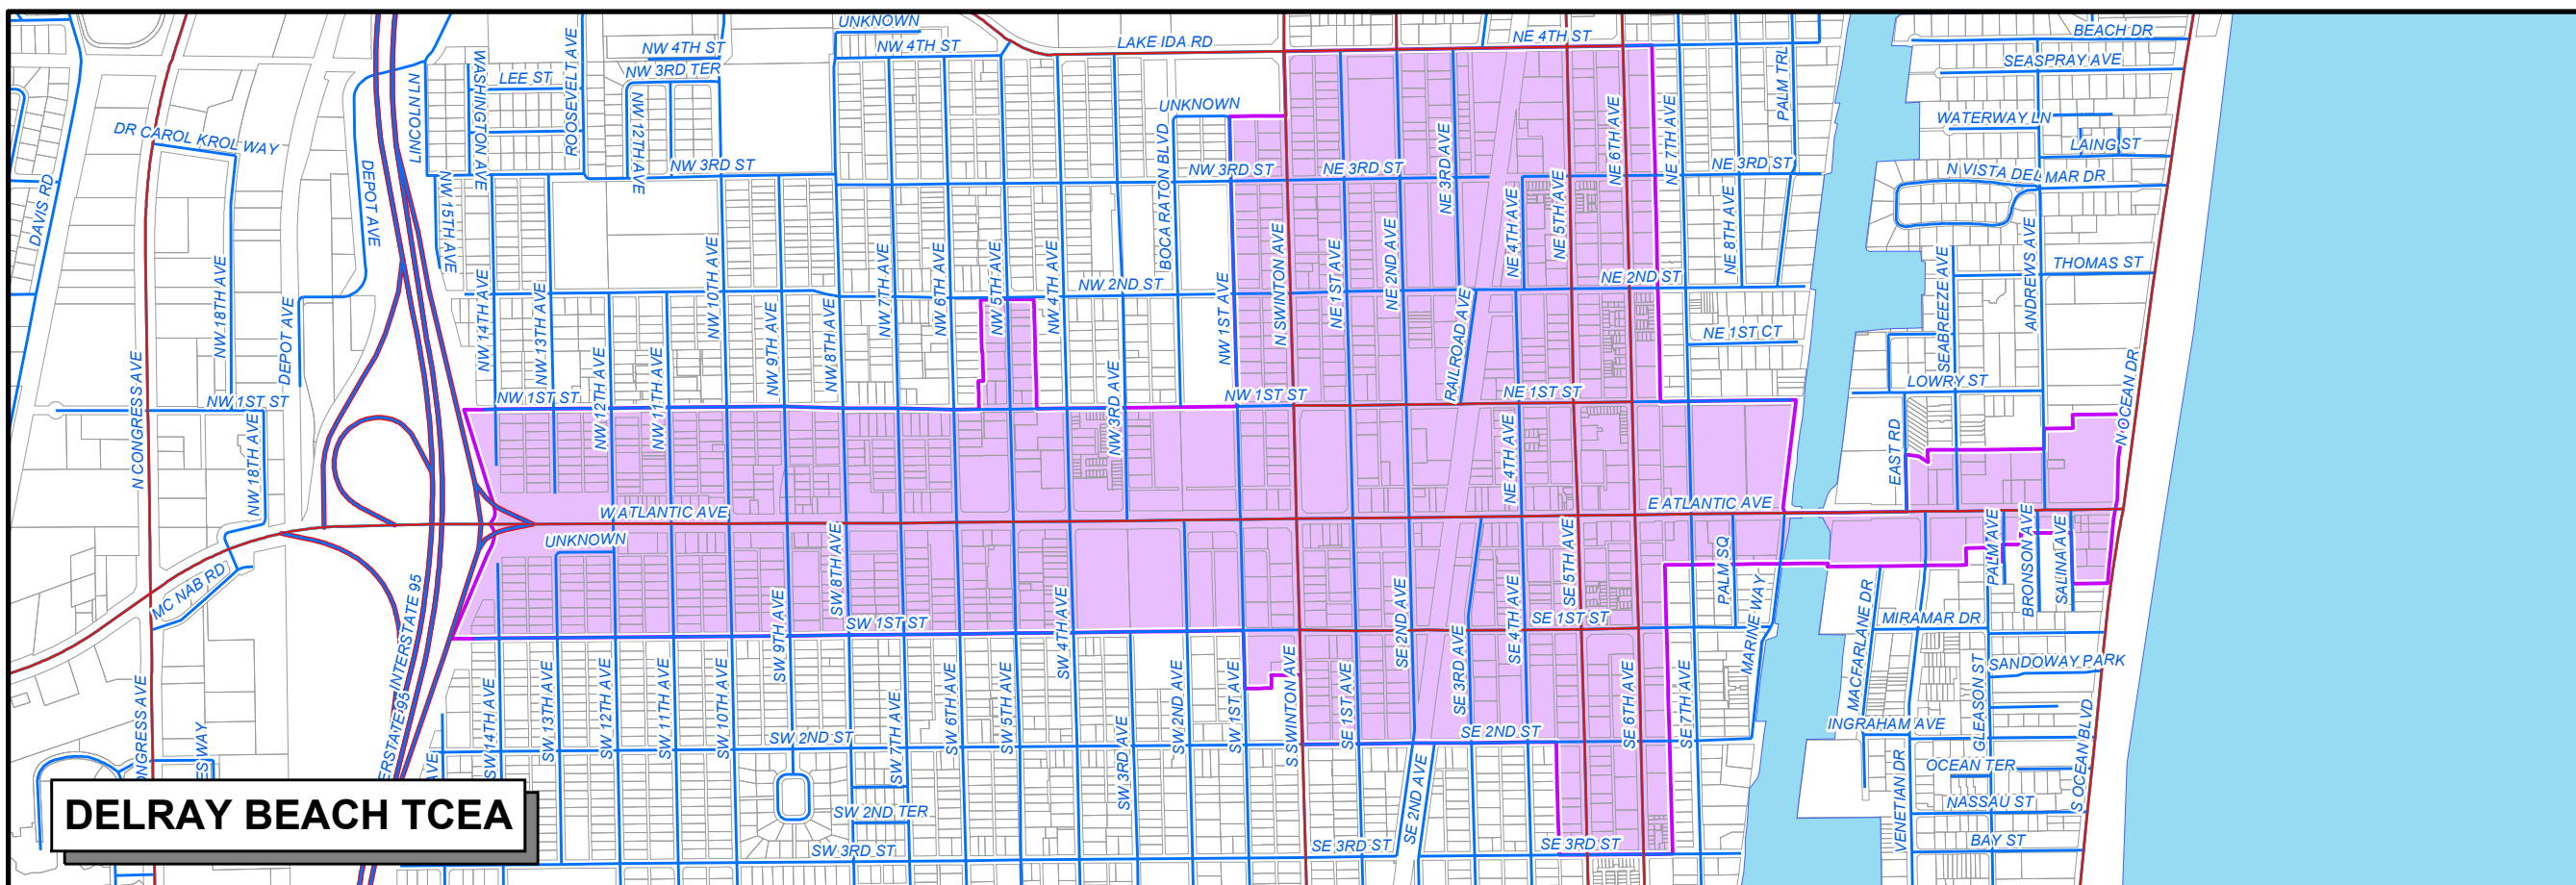

MAP TE 15.4
TRAFFIC CONCURRENCY
EXCEPTION AREAS (TCEA's)
DETAILS 3

-  Traffic Concurrency Exception Areas (TCEA's) *
-  Interstate 95
-  Florida's Turnpike
-  Major Roads
-  Minor Roads

* For Further Details Upon These Features, Please Refer To The Transportation Element Of The Comprehensive Plan
 SOURCES: PBC Planning Division
 Last Amended In Round 05-1 by Ord. 2005-023

PALM BEACH COUNTY
COMPREHENSIVE PLAN
MAP SERIES

0 500 1,000 1,500 Feet

Effective Date: 11/01/05
 Filename: N:\Map Series\WXDs\Adopted
 Contact: PBC Planning Dept.