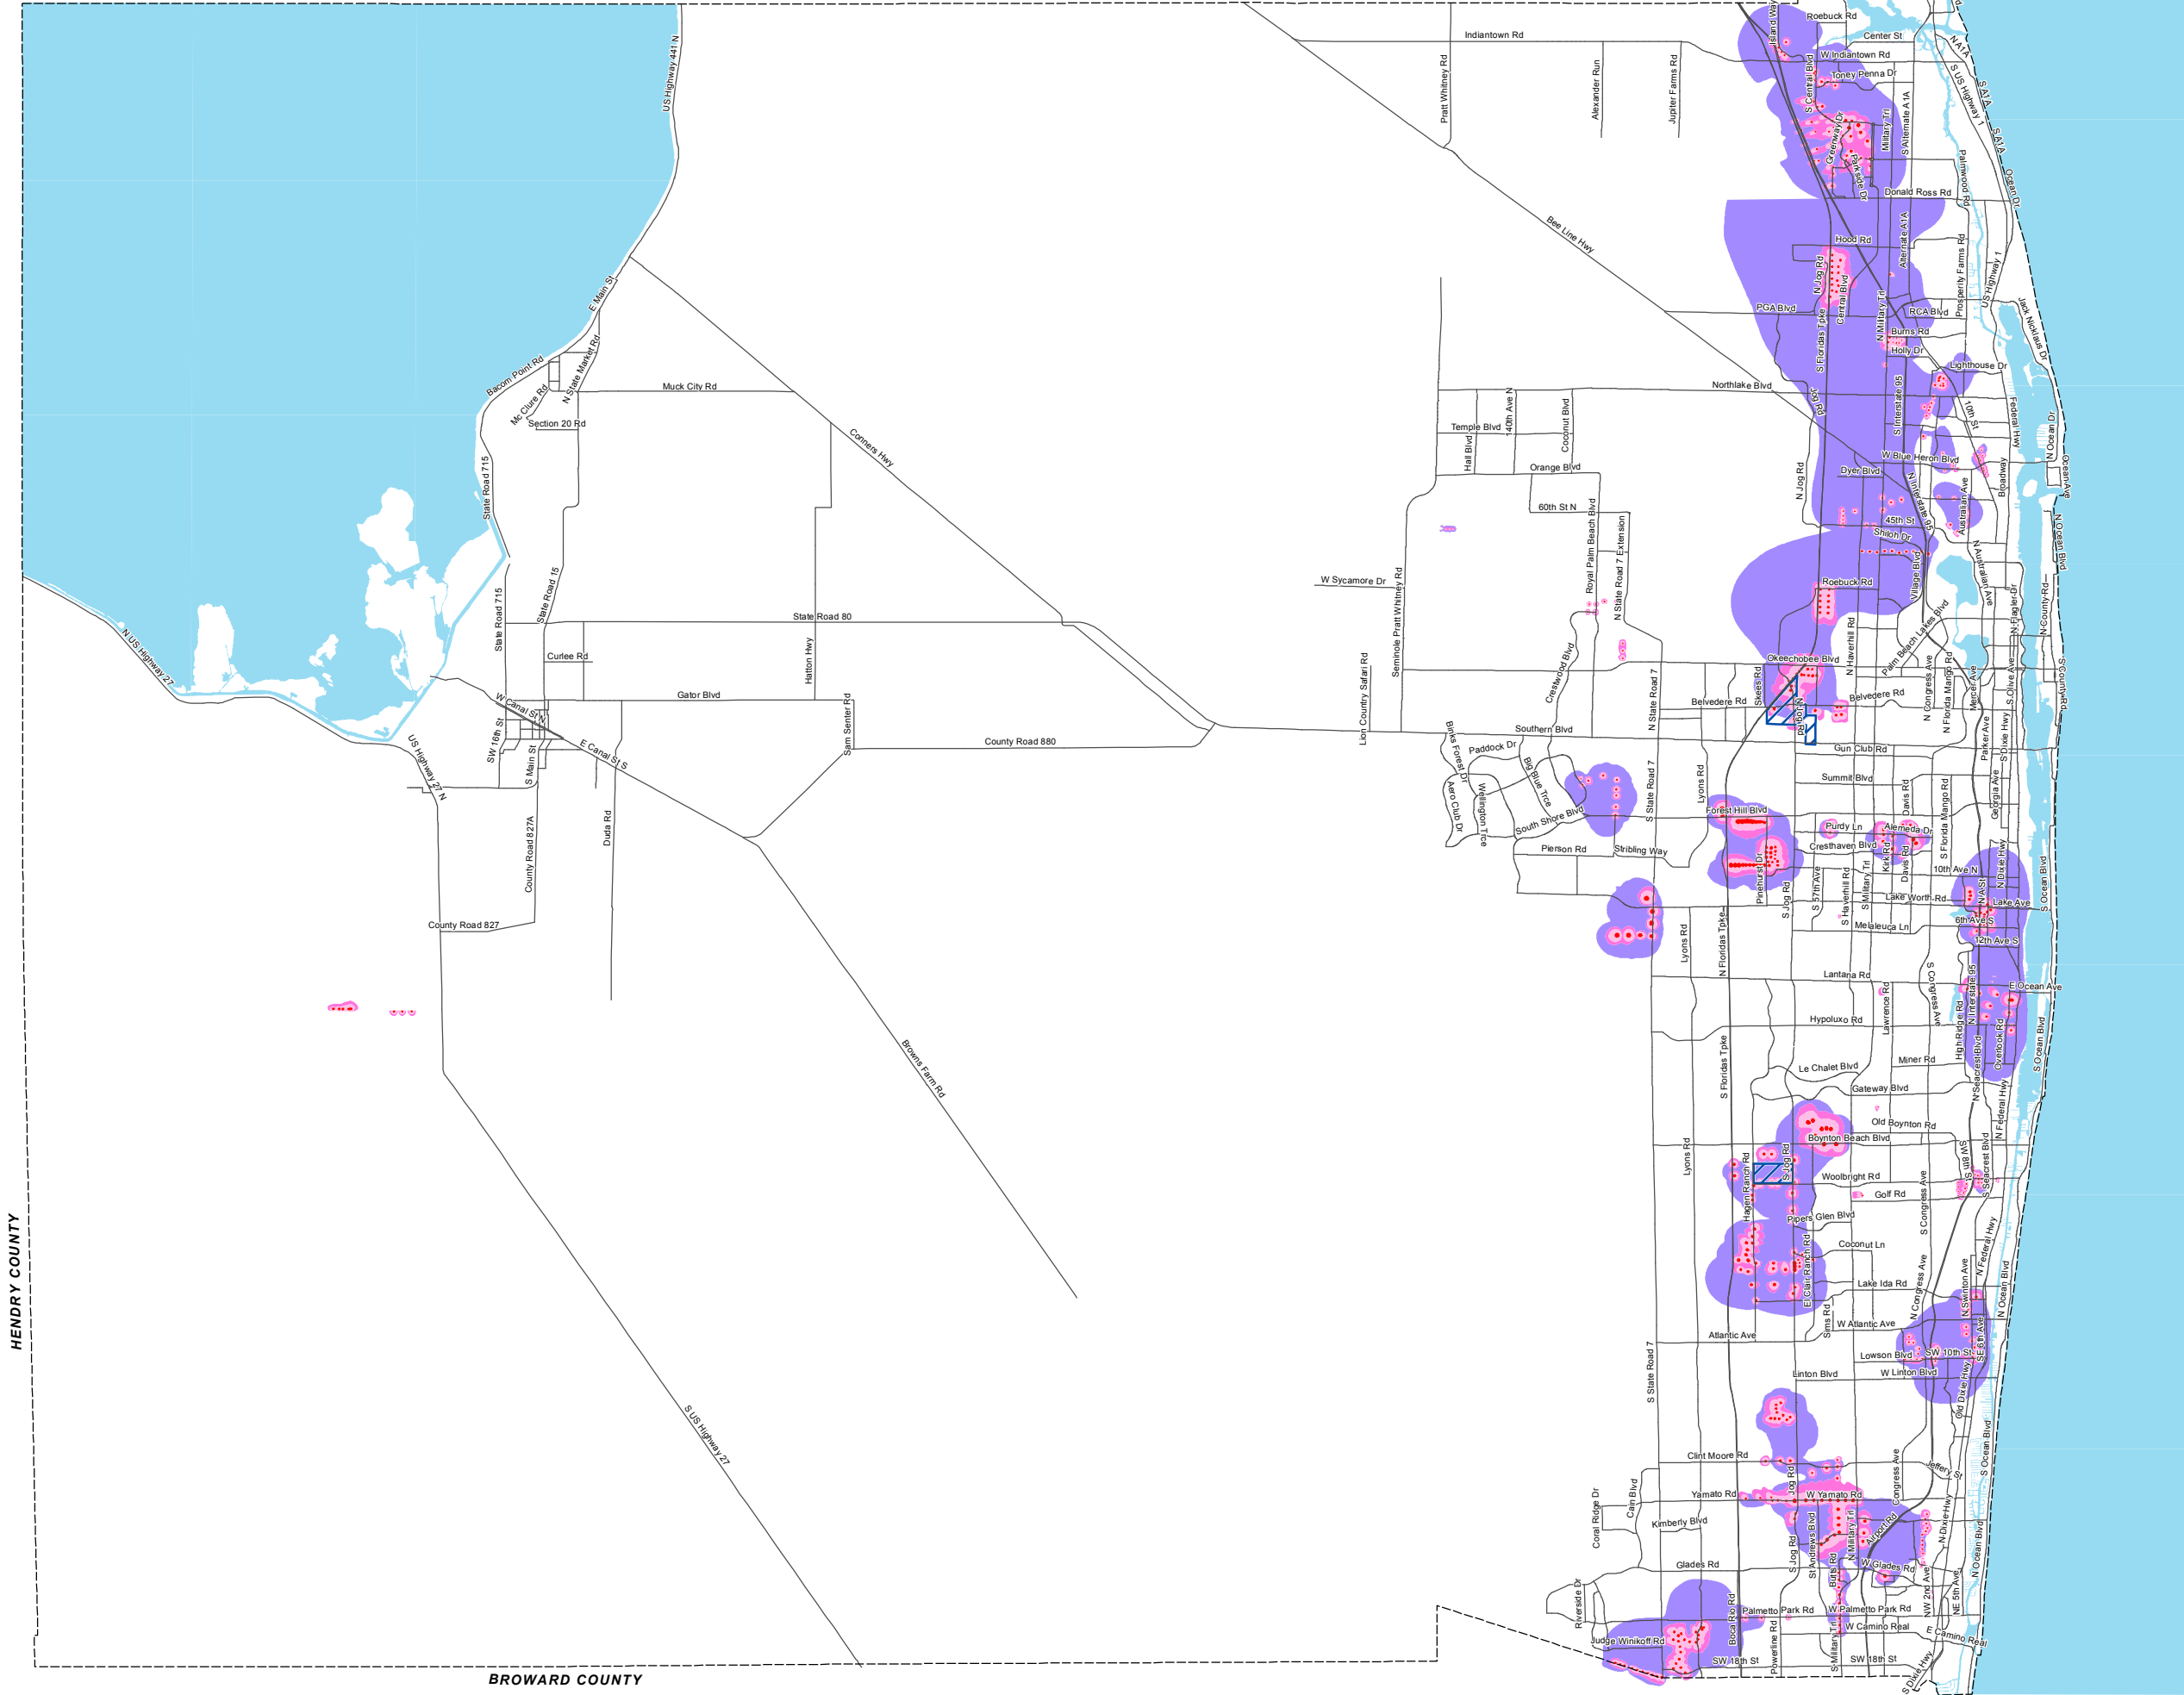

MARTIN COUNTY

HENDRY COUNTY

BROWARD COUNTY

MAP LU 4.1

GENERALIZED WELLFIELD MAP

SOURCES:
PBC Dept. of Environmental Resources Management

Note: Official Wellfield Protection Maps are kept at, and can be obtained from, the Palm Beach County Department of Environmental Resources Management.

The information presented represents the most readily available data. No guarantee is made as to the completeness or accuracy of the information displayed. Consult appropriate County staff for final determination.

Last Amended in Round 15-1 by Ord. 2015-015

PALM BEACH COUNTY COMPREHENSIVE PLAN MAP SERIES

Effective Date: 6/12/2015
 Filename: N:\Map Series\IXDs\Adopted
 Contact: PBC Planning Dept.